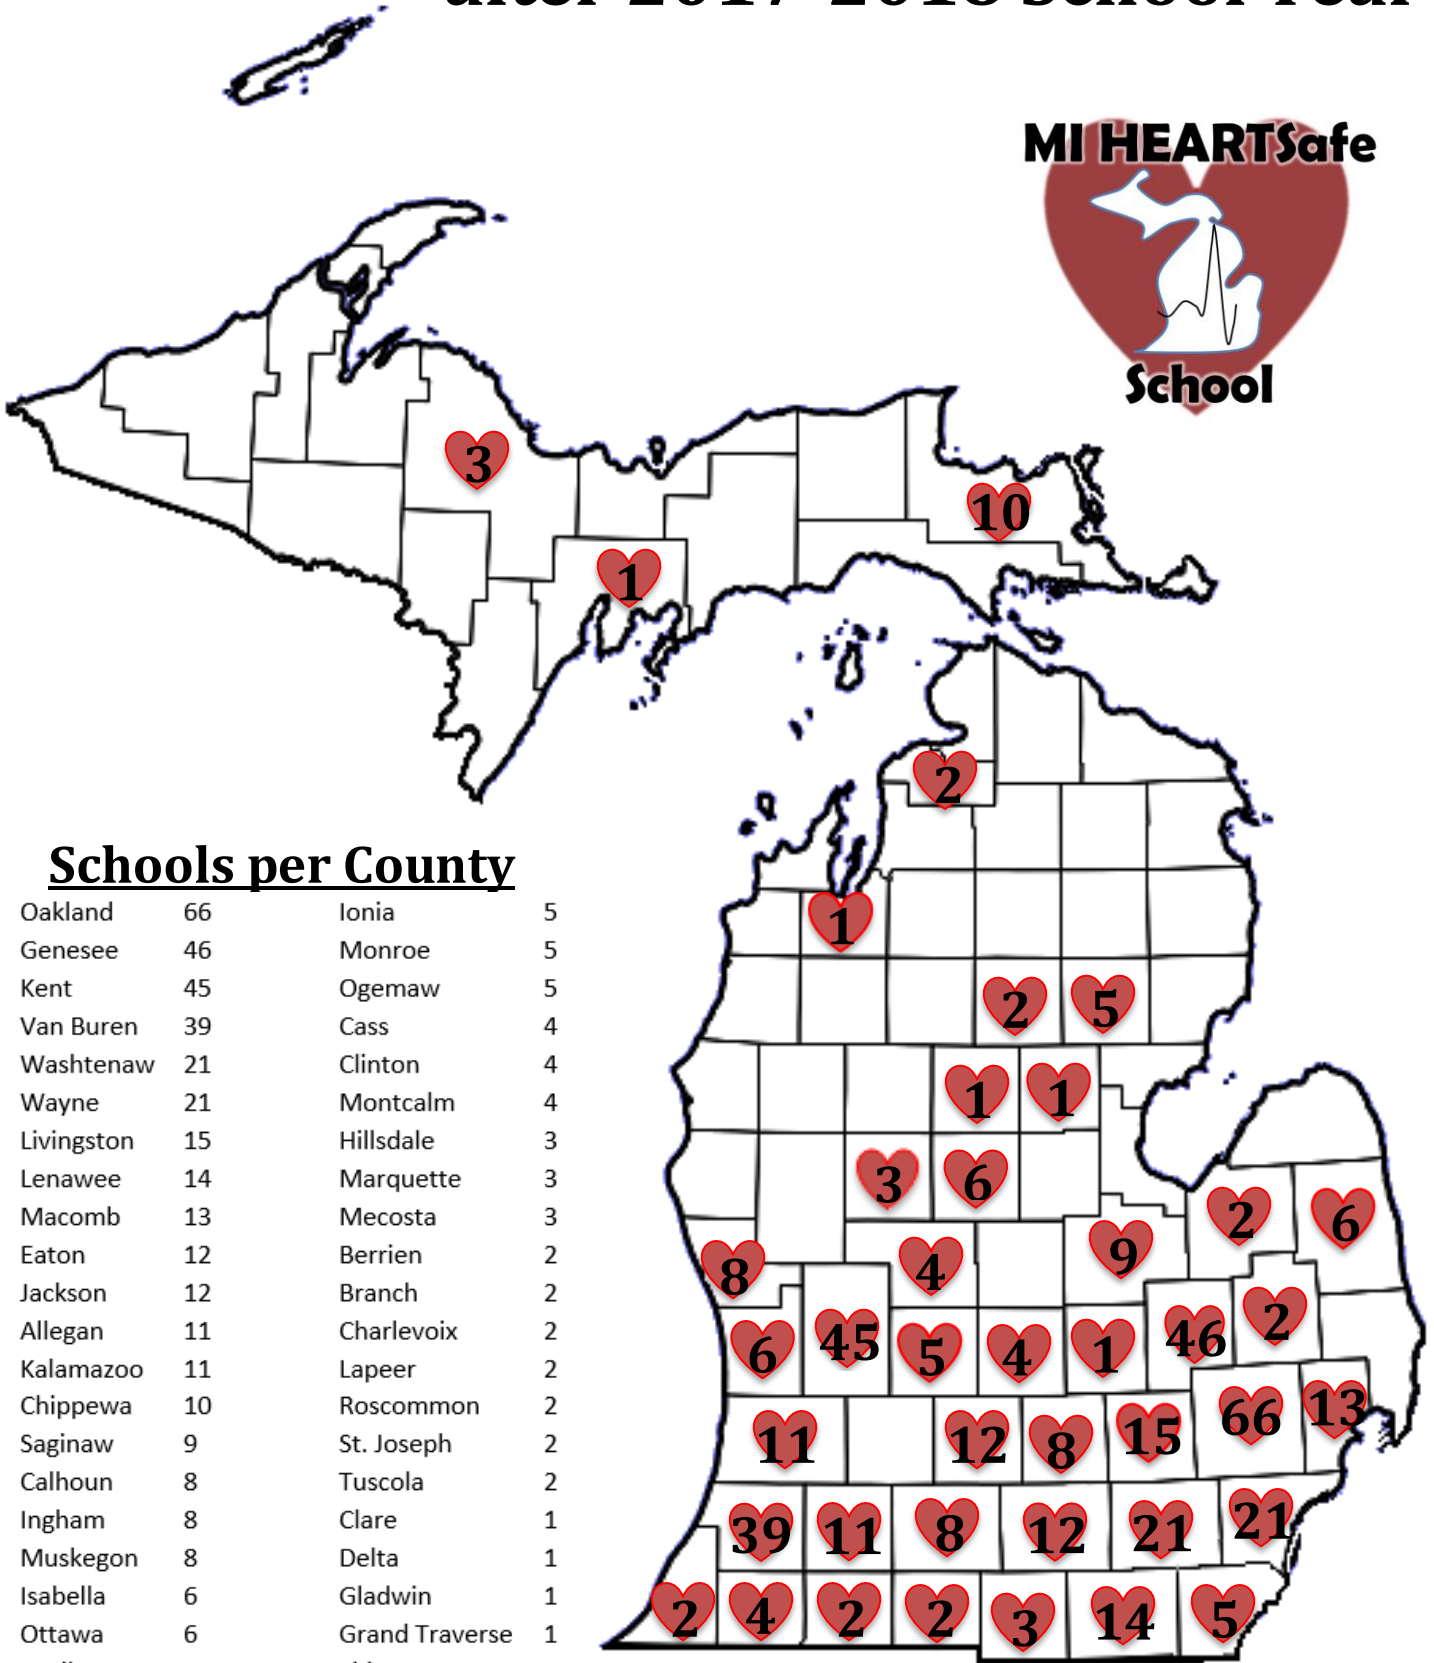

# Total MI HEARTSafe Schools after 2017-2018 School Year

Total Schools in Michigan = 442